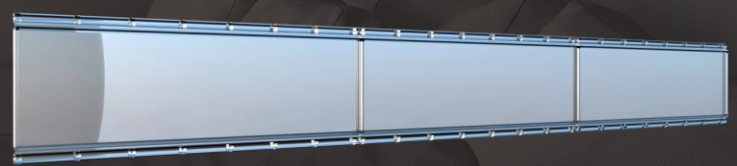

### Transparent rolling security shutter

- Premises security.
- Installation indoors and outdoors.
- Excellence transparency.
- Discrete and elegant design.
- Brightness.
- Acoustic insulation.
- Wind resistant.
- Made-to-measure.
- Up to 9 m long and 6 m high.
- Made in France.

## Quality protection

- Slats in polycarbonate, a transparent material like glass and 10 times more insulating, 250 times more impact resistant than glass with the same thickness. Treated against UV rays. It retains 95% of ultraviolet rays and protects the interior of the premises from yellowing.
- Elements connected to one another by an aluminium profile extruded raw or thermo-lacquered.
- End element in galvanised or thermo-lacquered steel, with lock and sealing gasket.
- Guides 70x60x70 mm in galvanised or thermo-lacquered steel, equipped with gasket for quieter sliding.
- Bevelled shape shutter box, in galvanised or thermo-lacquered steel.